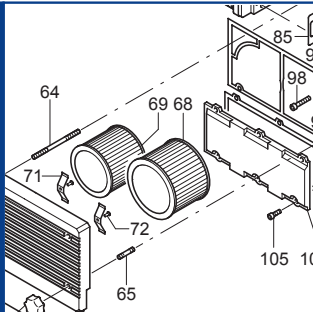

DVT 3.60

SERVICE

BECKER
Qingou - PR CHINA
www.becker-international.com

No. **W** year

type **DVT 3.60-XX** Index Variante

frequency Hz

speed min⁻¹

power required kW

inlet capacity m³/h

pressure + mbar

vacuum - mbar

Made in ☐ China

WU 87-1-25