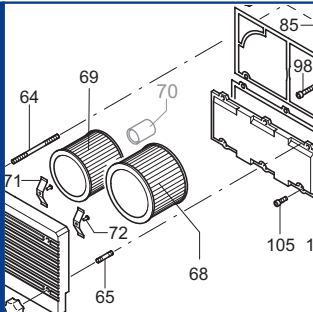

# DVT 3.80

**SERVICE**

**BECKER**  
D-42279 Wuppertal  
www.becker-international.com

No. **C** year XXXX

type **DVT 3.80-XX** Index Variante

frequency XXXX Hz  
speed XXXX min<sup>-1</sup>  
power required XXXX kW  
inlet capacity XXXX m<sup>3</sup>/h  
pressure + XXXX mbar  
vacuum - XXXX mbar