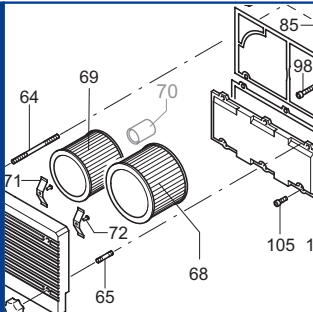

DVT 3.80

SERVICE

BECKER
Qingou - PR CHINA
www.becker-international.com

No. **X** ← **Index Variante**

year XXXX

type **DVT 3.80-XX**

frequency XXXX Hz

speed XXXX min⁻¹

power required XXXX kW

inlet capacity XXXX m³/h

pressure + XXXX mbar

vacuum - XXXX mbar

Made in ☐ China

WU 87-1-25