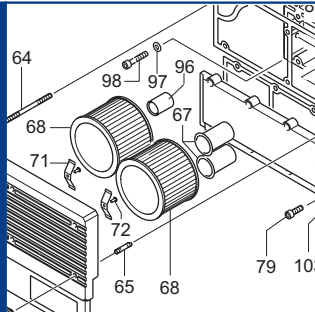

DVT 3.140

SERVICE

BECKER
D-42279 Wuppertal
www.becker-international.com

No. **D** year

type **DVT 3.140-XX** Index Variante

frequency Hz
 speed min⁻¹
 power required kW
 inlet capacity m³/h
 pressure + mbar
 vacuum - mbar