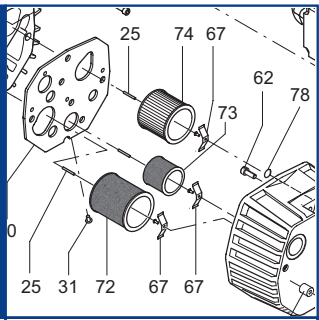

X
X 4.25 DSK
X 4.40 DSK
X 4.40 DV

SERVICE

BECKER
 D-42279 Wuppertal
 www.becker-international.com

No. **C** year XXXX

type **X 4.25 DSK-XX** Index Variante

frequency XXXX Hz

speed XXXX min⁻¹

power required XXXX kW